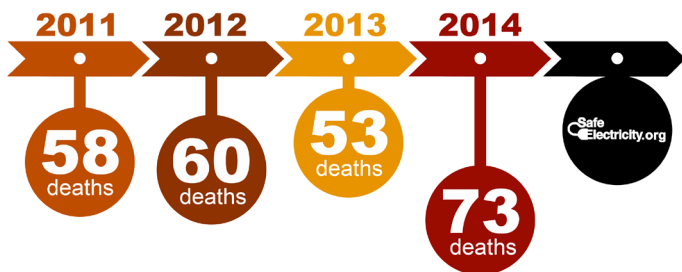

Safety Tips For Contractors

Between 2011-2014, nearly **250** contractors died due to exposure to electricity

research collected from the Bureau of Labor Statistics

Whether framing, yard work, roofing, or working with electricity, contractors have an inherently dangerous profession. In 2014 alone, 802 contractors died from work injuries, according to the Bureau of Labor Statistics (BLS), and exposure to electricity rates the fourth highest cause of death. BLS reports that between 2011 and 2014, nearly 250 contractors died due to electricity. Lake Region & Safe Electricity shares tips to help contractors stay safe when working with or around electricity.

When working with and around electricity, follow all safety precautions. Always maintain situational awareness and identify the location of overhead power lines before working on outdoor projects. Always look

up and out before moving tall objects near overhead lines, and keep equipment at least 10 feet away from power lines in all directions at all times.

Always call 811 a few business days before beginning any project that involves digging. The project area will be surveyed and marked for public utilities within two to three days. When digging, respect the marks. If any digging must be done within that zone, excavate by hand with extreme caution.

Follow safe practices when using extension cords. Always use properly rated and laboratory certified extension cords to avoid the risk of shock and fire. Never remove the grounding pin (or third prong) from an extension cord to make it fit into a two-prong outlet, and replace any cords that are damaged.

Never use power tools in wet conditions. When water and electricity mix, the result can be deadly. Whether you plan on working on a project indoors or outdoors, plug your equipment into a ground fault circuit interrupter (GFCI) to protect against electrical shock. A GFCI constantly monitors the flow of electricity through a circuit and will shut the circuit down if it senses a ground fault.

For additional electric safety information visit SafeElectricity.org.